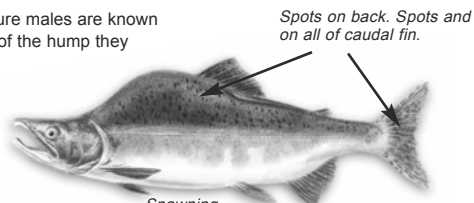

Spawning

Fisheries and Oceans Canada Pêches et Océans Canada

Canada

Coho *Oncorhynchus kisutch*

Bright silver with metallic-blue back. White gums, black tongue, a few spots on the upper portion of their silver-coloured tails. Wide tail base. Mature coho are reddish on the sides, green on the back and head, often dark on belly.

Average size 1.3kg – 14kg

Life cycle 3 years. Prefer small streams for spawning.

Females are less strongly coloured.

Fascinating Fact: Coho generally spawn in streams.

Class Osteichthyes
"Bony Fishes"
Order Salmoniformes
Family Salmonidae

Spawning

Fisheries and Oceans Canada Pêches et Océans Canada

Canada

Pink *Oncorhynchus gorbuscha*

Mature males are yellowish gray on sides, blotched with brown and dark along back. Females are olive green on sides of body with dusky stripes. Both are dirty white below the later line. Tails have large oval spots.

Average size 2.2kg – 5.5kg

Life cycle 2 years. Spawn mainly in coastal rivers and streams.

Fascinating Fact: Mature males are known as "humpies" because of the hump they develop on their backs.

Class Osteichthyes
"Bony Fishes"
Order Salmoniformes
Family Salmonidae