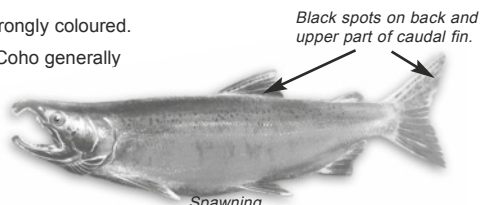

Chum *Oncorhynchus keta*

Mature fish have reddish purple streaks and large pale blotches on a pale background. White on tips of pelvic and anal fins. Greenish tinge on back. No dark spots on caudal fin. Males have large, hooked jaws with large "canine" teeth.

Average size 4.5kg – 6.5kg

Life cycle 3 to 5 years. Spend 2 to 3 summers at sea before returning to their streams of origin to spawn.

Fascinating Fact:

Latest salmon species to spawn.

Class Osteichthyes
"Bony Fishes"
Order Salmoniformes
Family Salmonidae

Spawning

Fisheries and Oceans Canada Pêches et Océans Canada

Canada

Coho *Oncorhynchus kisutch*

Bright silver with metallic-blue back. White gums, black tongue, a few spots on the upper portion of their silver-coloured tails. Wide tail base. Mature coho are reddish on the sides, green on the back and head, often dark on belly.

Average size 1.3kg – 14kg

Life cycle 3 years. Prefer small streams for spawning.

Females are less strongly coloured.

Fascinating Fact: Coho generally spawn in streams.

Class Osteichthyes
"Bony Fishes"
Order Salmoniformes
Family Salmonidae