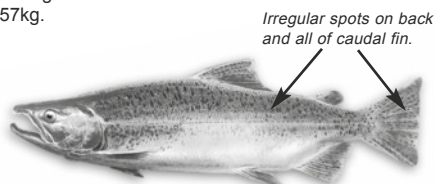

Average size 1.3kg – 14kg

Life cycle 3 years. Prefer small streams for spawning.

Females are less strongly coloured.

Fascinating Fact: Coho generally spawn in streams.

Class Osteichthyes
"Bony Fishes"
Order Salmoniformes
Family Salmonidae

Average size 2.2kg – 5.5kg

Life cycle 2 years. Spawn mainly in coastal rivers and streams.

Fascinating Fact: Mature males are known as "humpies" because of the hump they develop on their backs.

Class Osteichthyes
"Bony Fishes"
Order Salmoniformes
Family Salmonidae

Spawning

Fisheries and Oceans Canada Pêches et Océans Canada

Canada

Chinook *Oncorhynchus tshawytscha*

Lightly spotted blue-green back, black gums and a silver, spotted tail. Mature chinook become very dark in colour, some dark reddish, others almost black.

Average size 1.5kg – 30kg

Life cycle 3 to 7 years. Most return to spawn in their fourth

Fascinating Fact: The largest salmon – record size in BC: 57kg.

Class Osteichthyes
"Bony Fishes"
Order Salmoniformes
Family Salmonidae