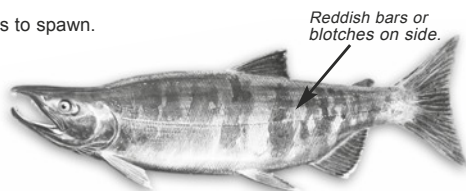

Chum *Oncorhynchus keta*

Mature fish have reddish purple streaks and large pale blotches on a pale background. White on tips of pelvic and anal fins. Greenish tinge on back. No dark spots on caudal fin. Males have large, hooked jaws with large "canine" teeth.

Average size 4.5kg – 6.5kg

Life cycle 3 to 5 years. Spend 2 to 3 summers at sea before returning to their streams of origin to spawn.

Fascinating Fact:

Latest salmon species to spawn.

Class Osteichthyes
"Bony Fishes"
Order Salmoniformes
Family Salmonidae